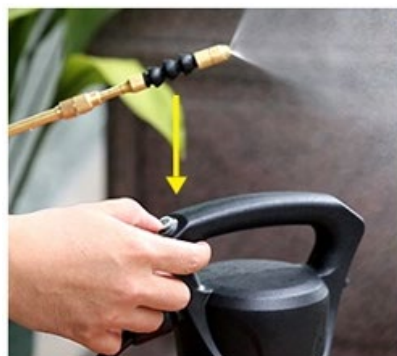

Référence 25006

1 Comfortable handle and easy carry

2 Press the buckle first and then rotate cap counterclockwise

3 Take off the handle

4 Add water into the bottle

5 Rotate cap clockwise and it will lock automatically

6 Press the switch and start watering

7 Fine mist with long working time

8 The indicator light is red when charging

9 The indicator light turns green when fully charged

Différenciez-vous, offrez vous la qualité